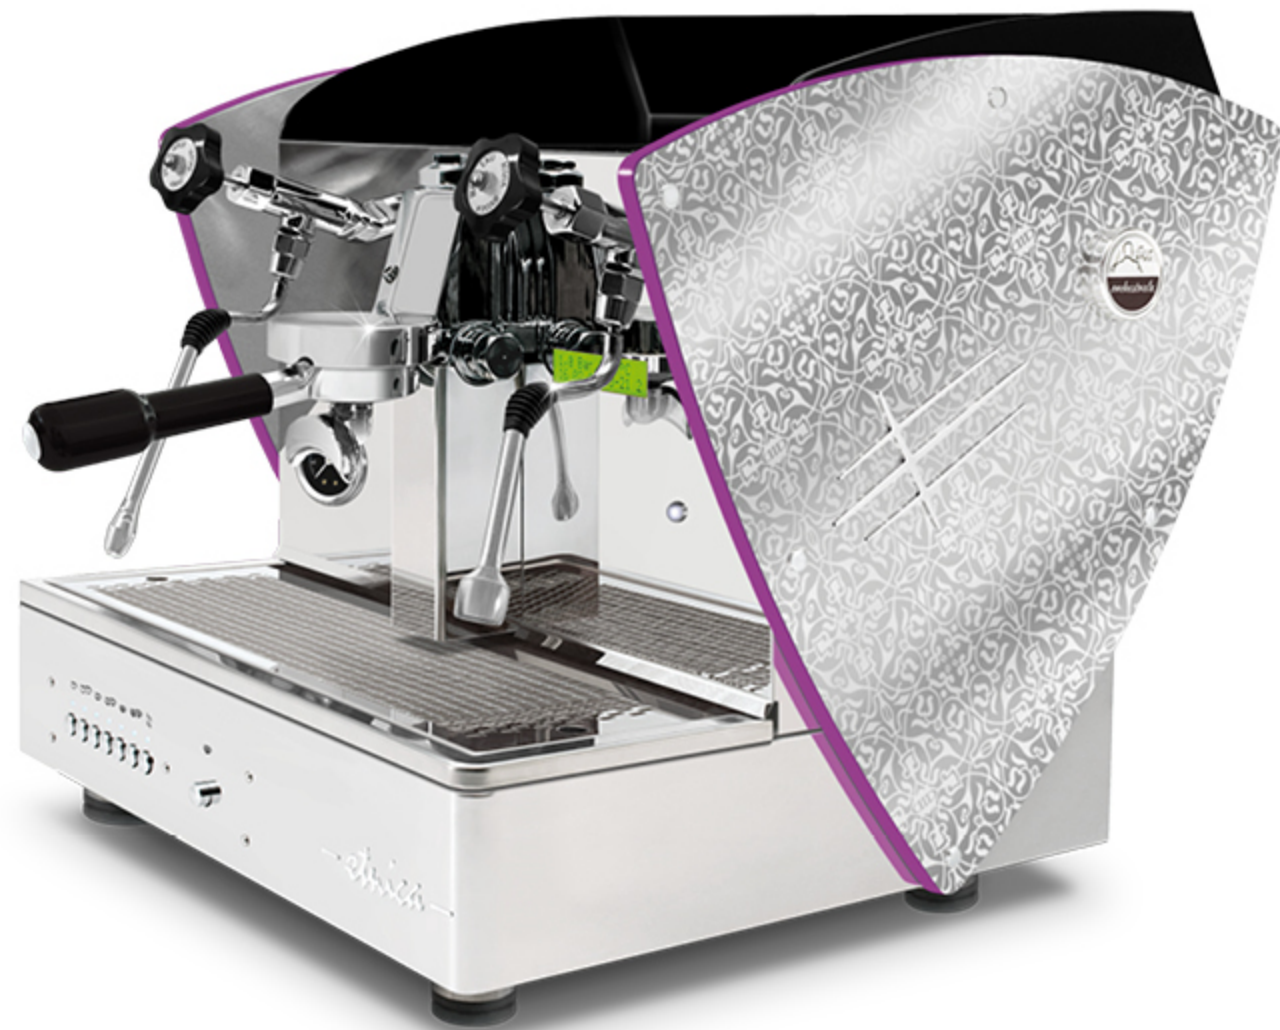

Limited Edition sides
violet methacrylate