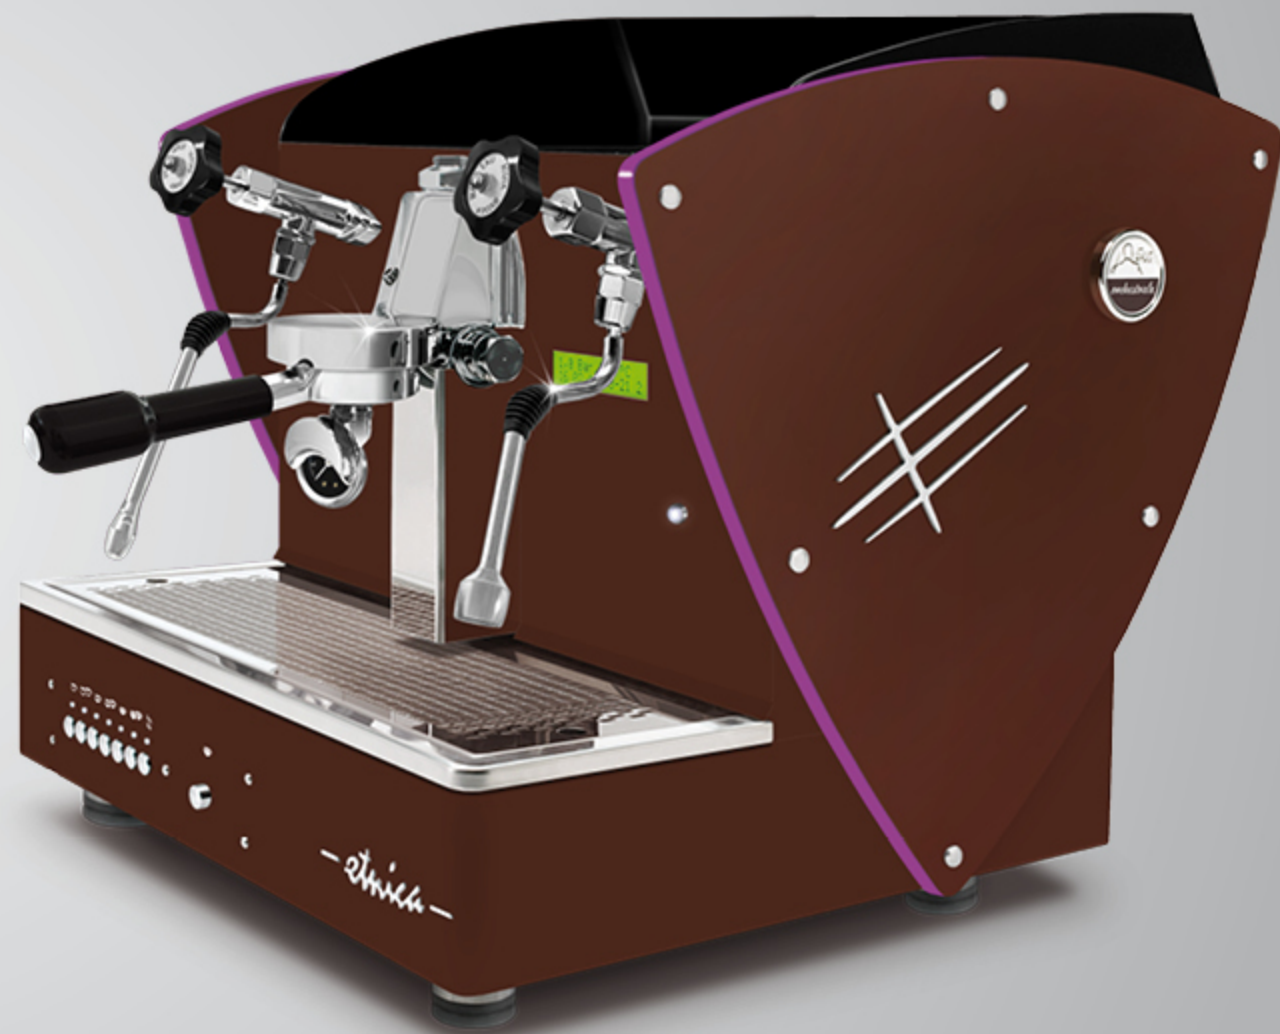

All rust brown
violet methacrylate