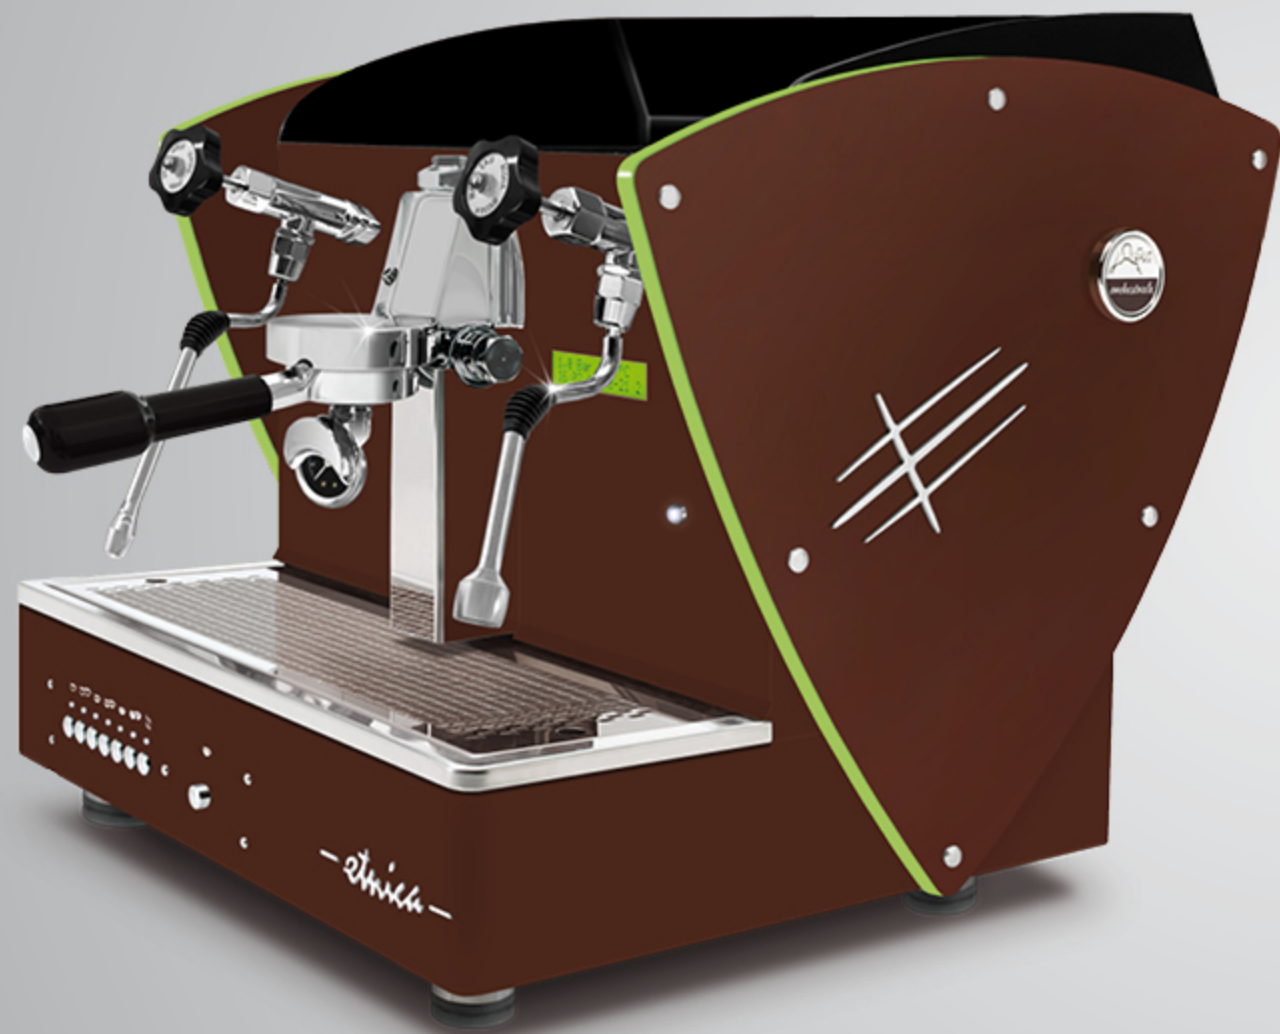

All rust brown
green methacrylate