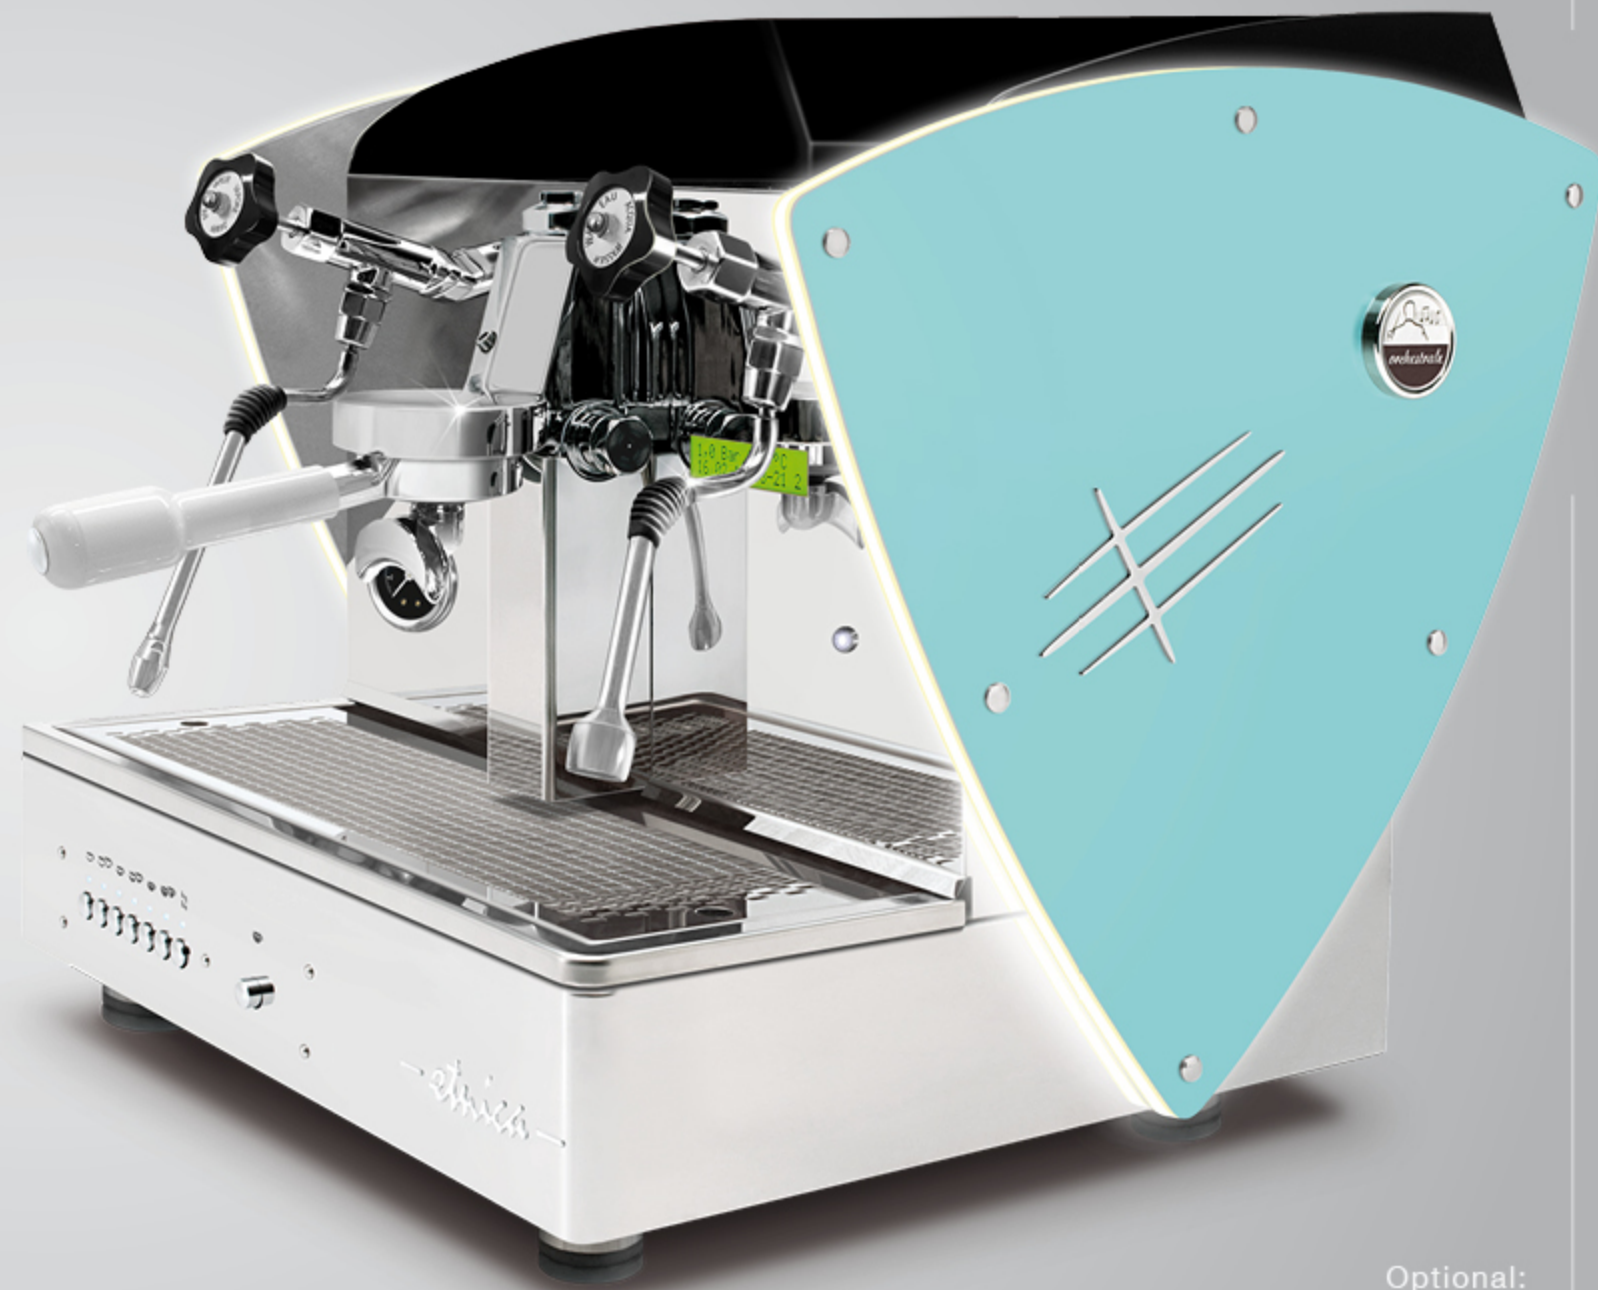

BLUE TIFFANY + LED LIGHT sides

With LED back light satin methacrylate outlines.

These outlines are also available with all other aesthetic optional (except for nut wood sides): satin steel sides, other painted sides and Limited Edition sides (super-mirror steel with satined texture).

AUTOMATIC · SEMIAUTOMATIC
1 gr

Optional:
white handle