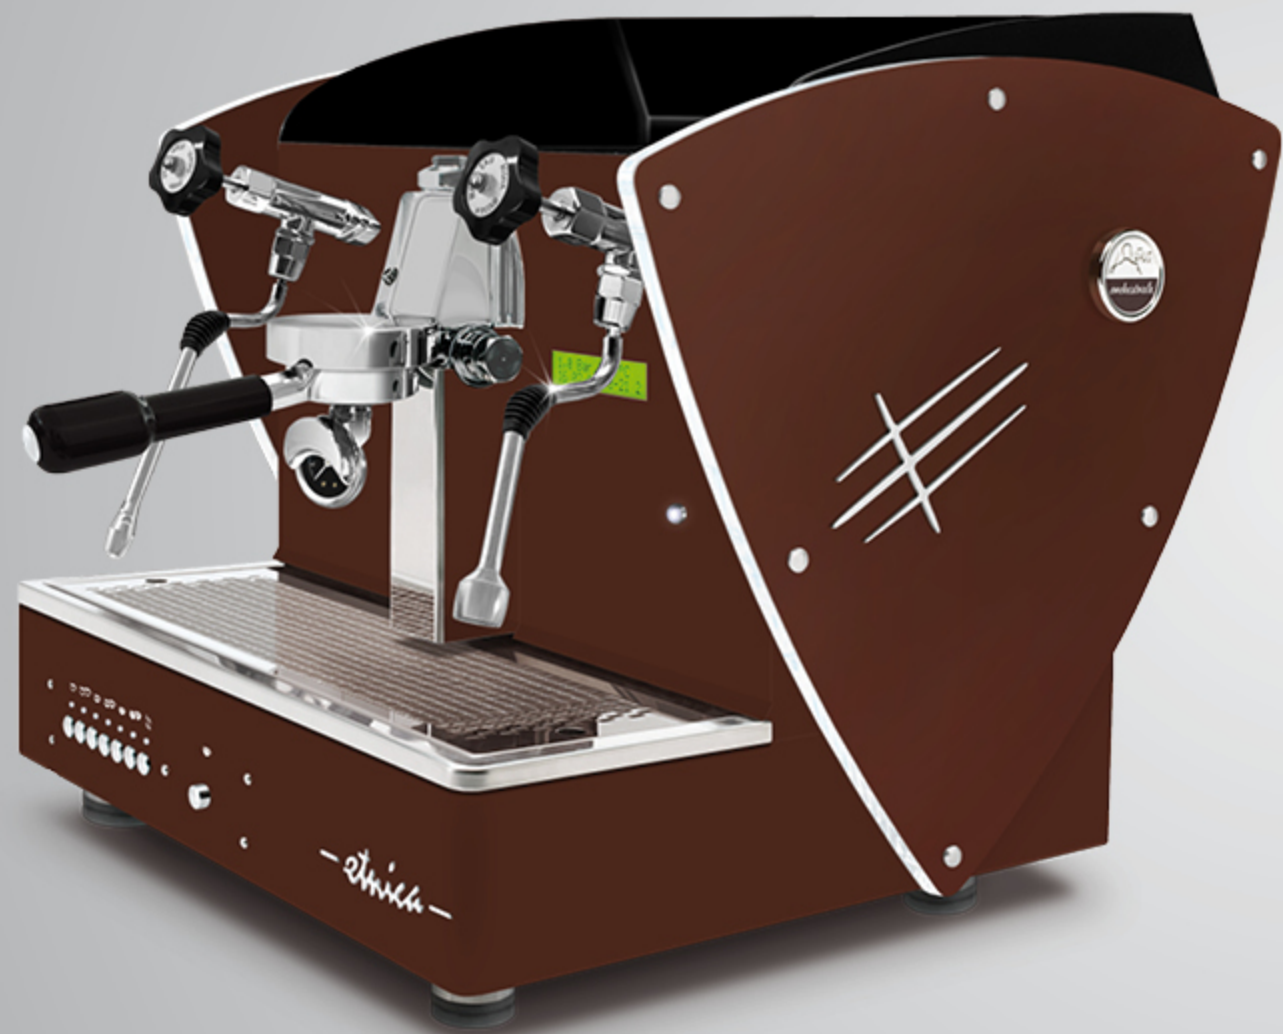

All rust brown
transparent methacrylate