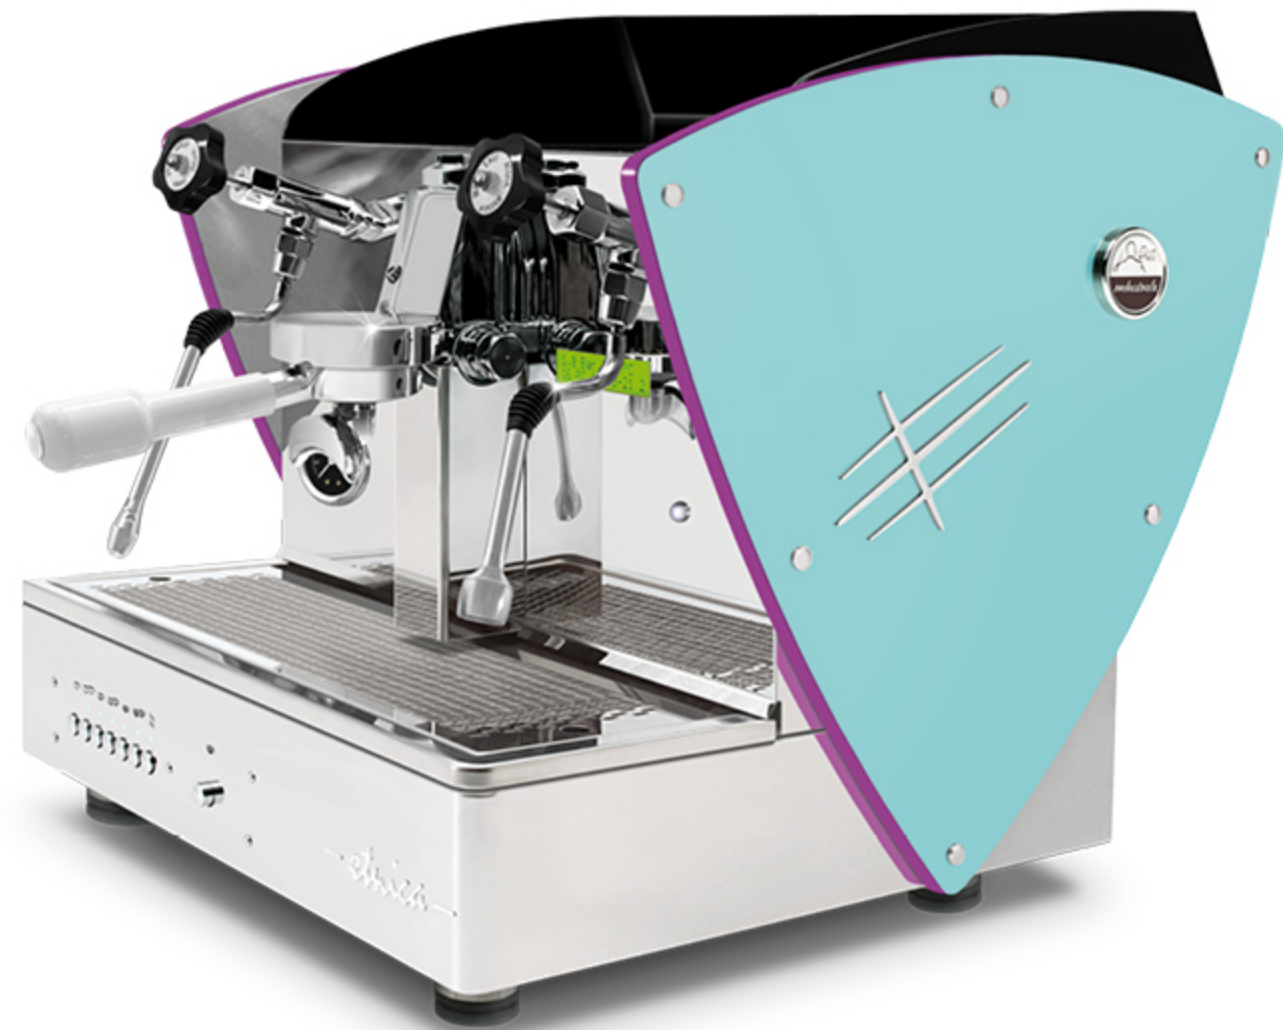

steel painted **blue Tiffany** sides
violet methacrylate
white handle