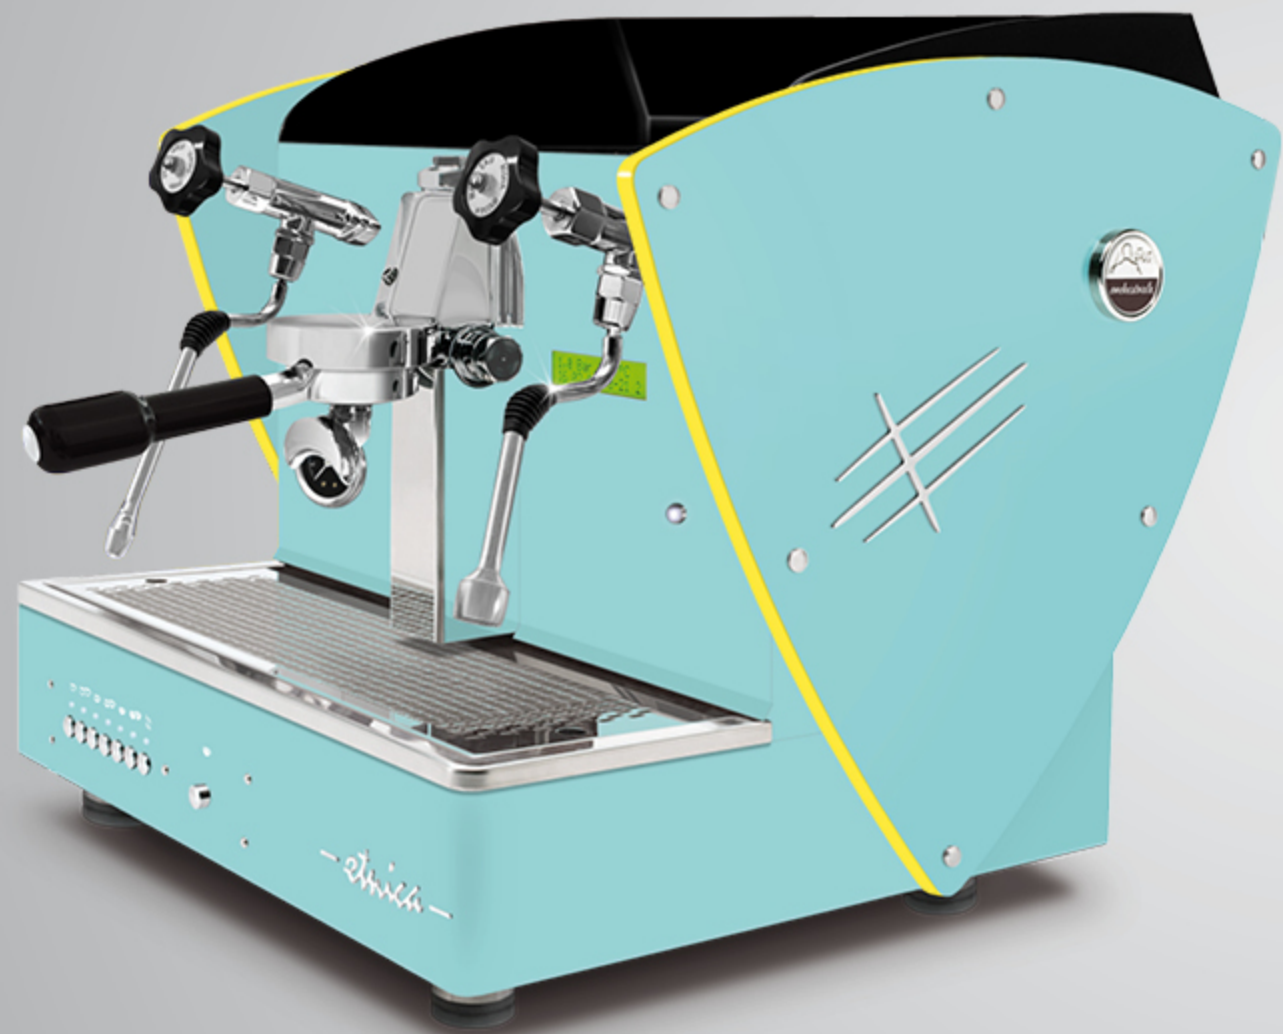

All blue Tiffany
blue methacrylate