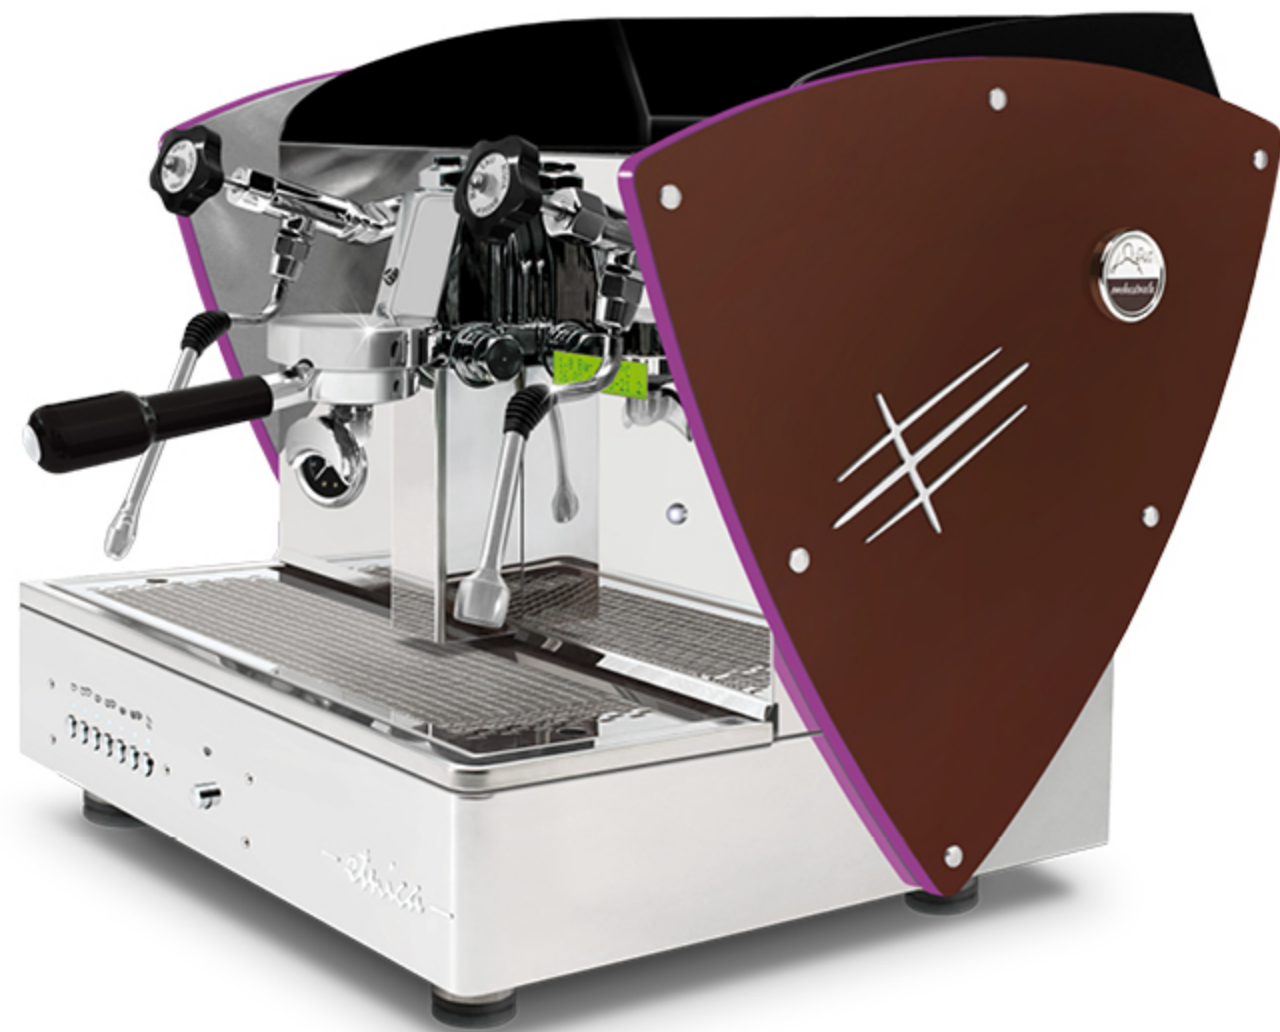

steel painted **rust brown** sides
violet methacrylate