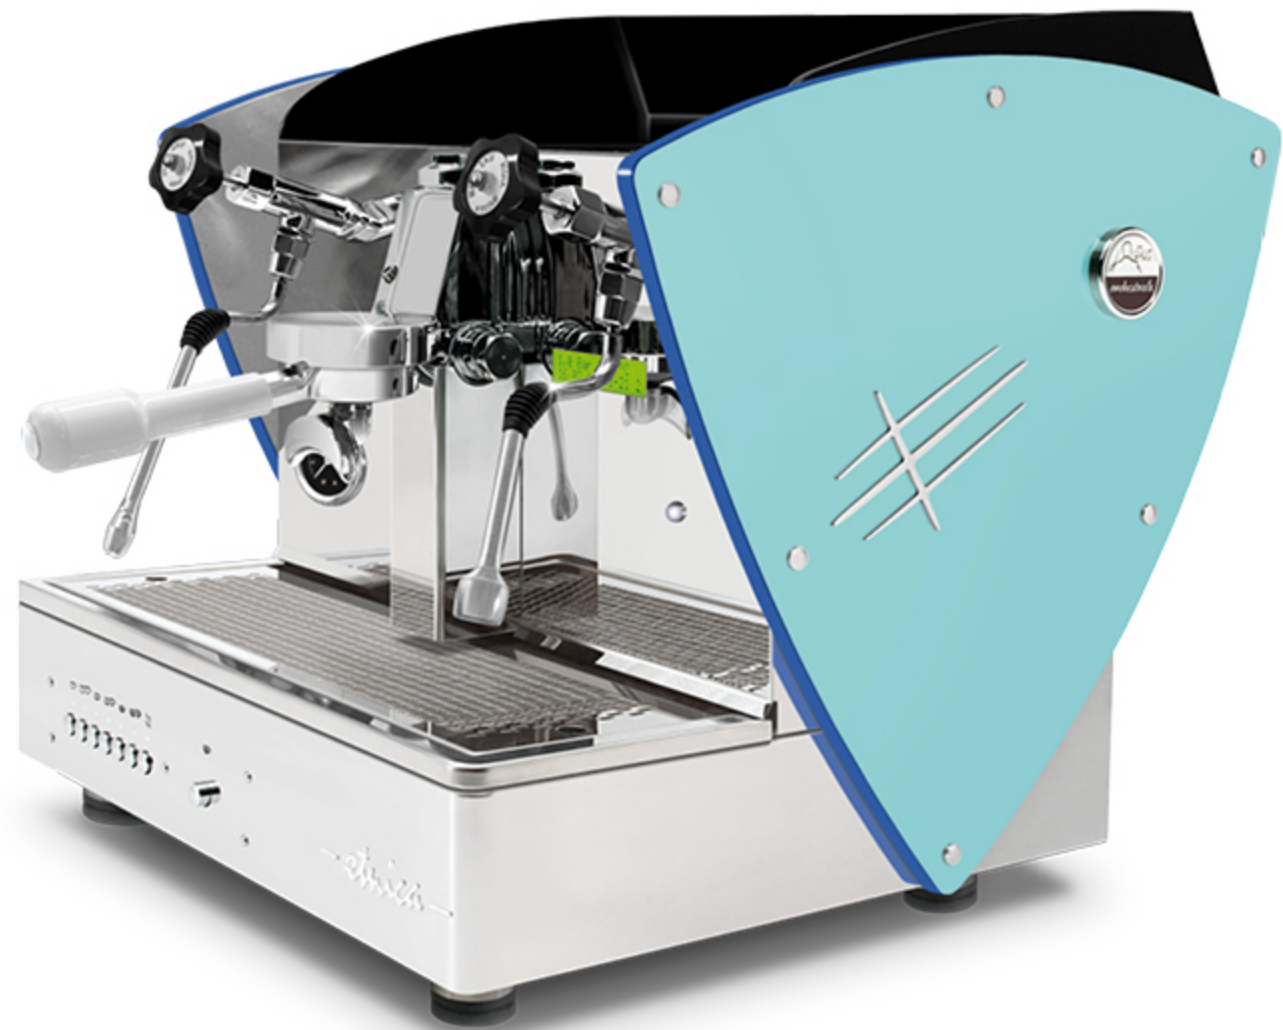

steel painted **blue Tiffany** sides
blue methacrylate
white handle