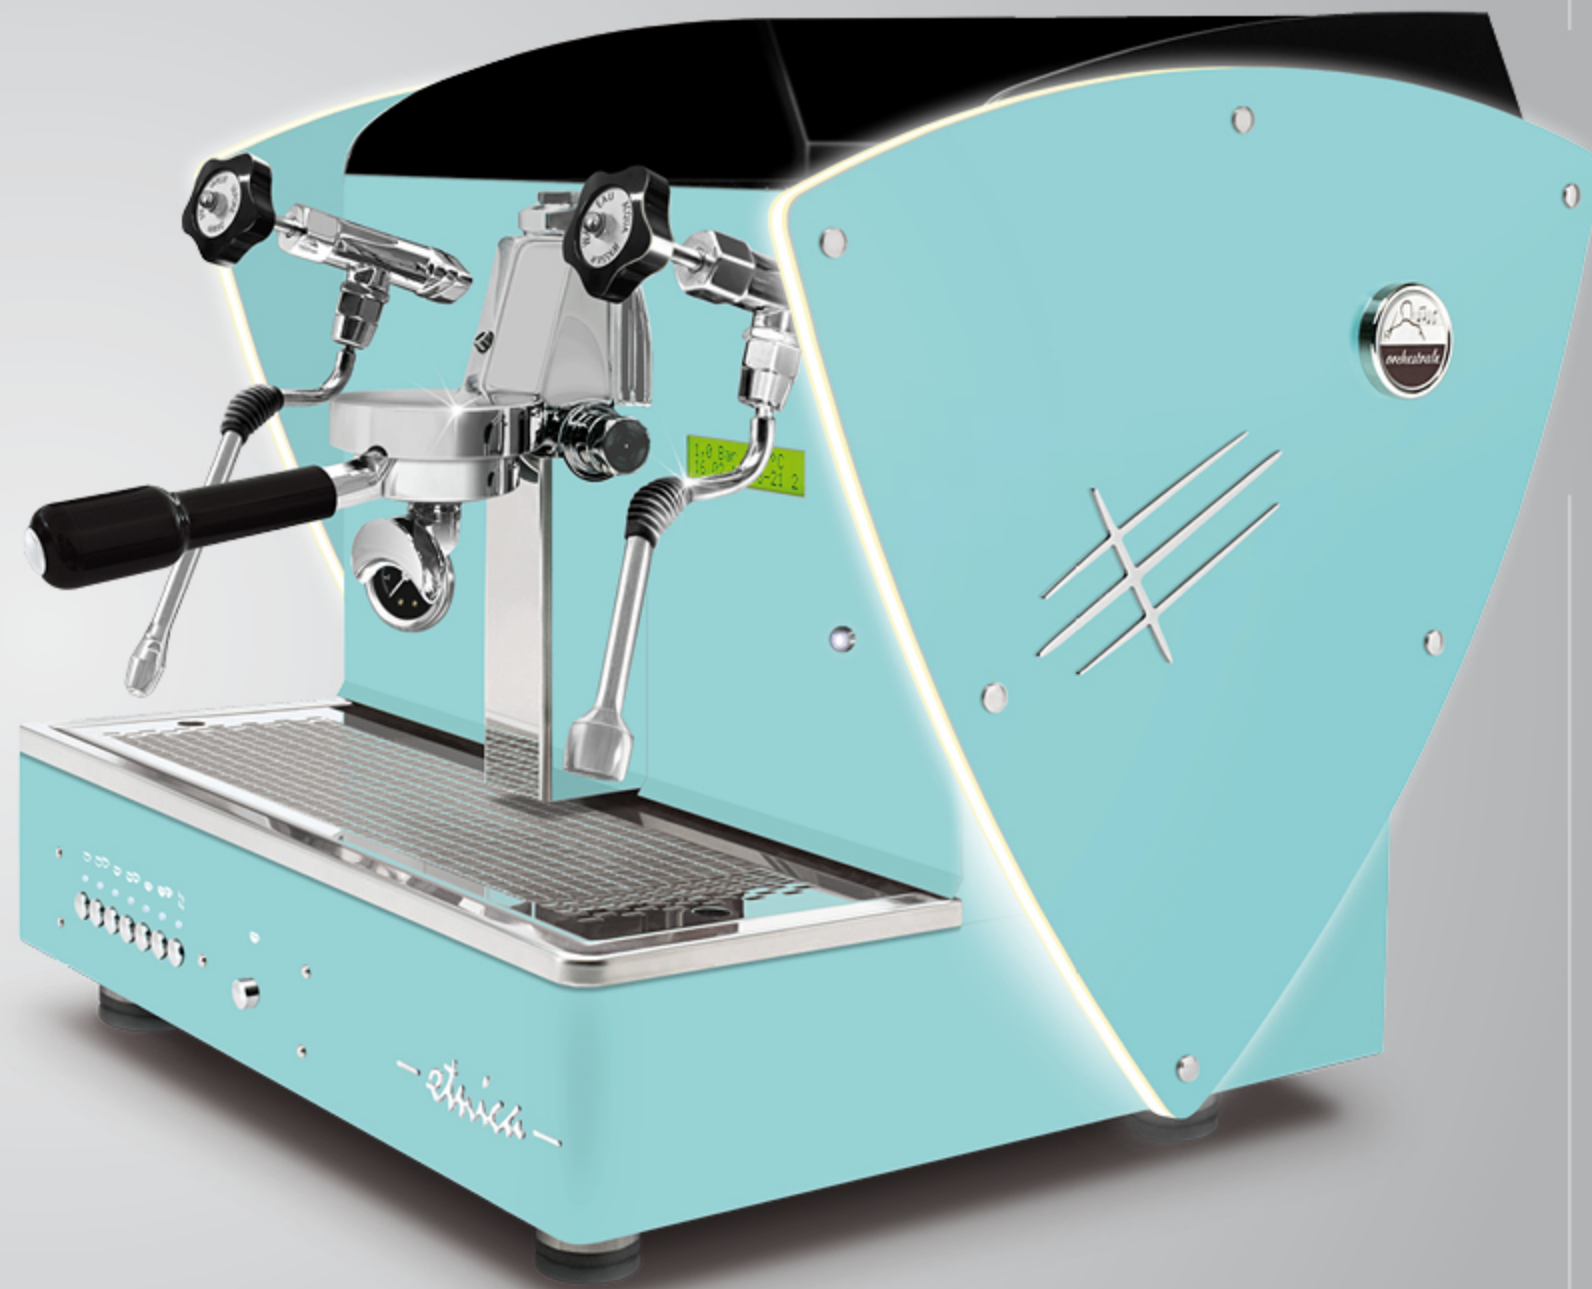

These outlines are also available with all other aesthetic optional (except for nut wood sides): satin steel sides, other painted sides and Limited Edition sides (super-mirror steel with satined texture).