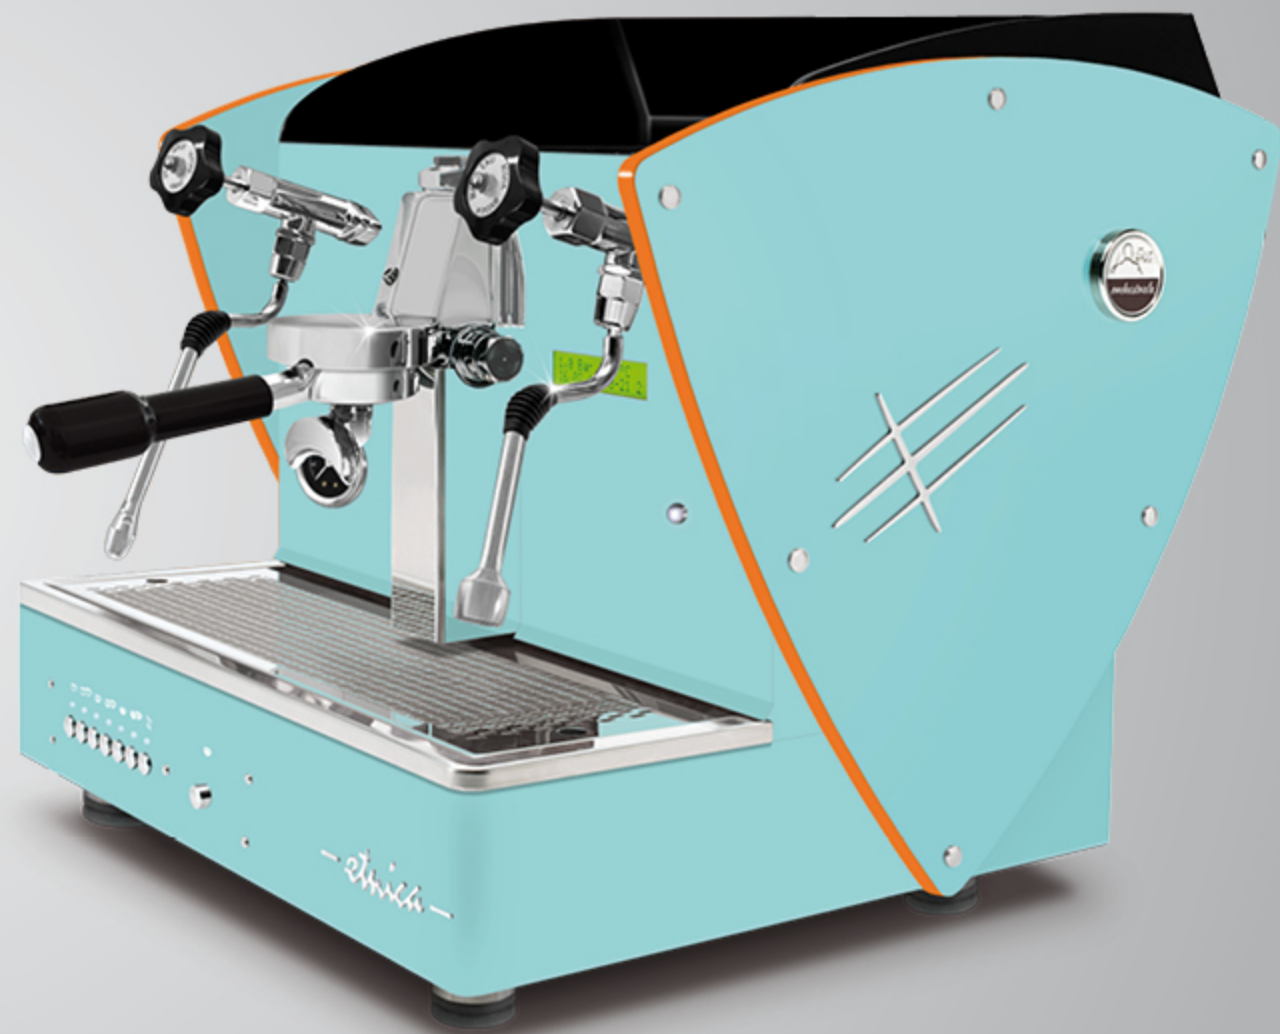

All blue Tiffany
violet methacrylate