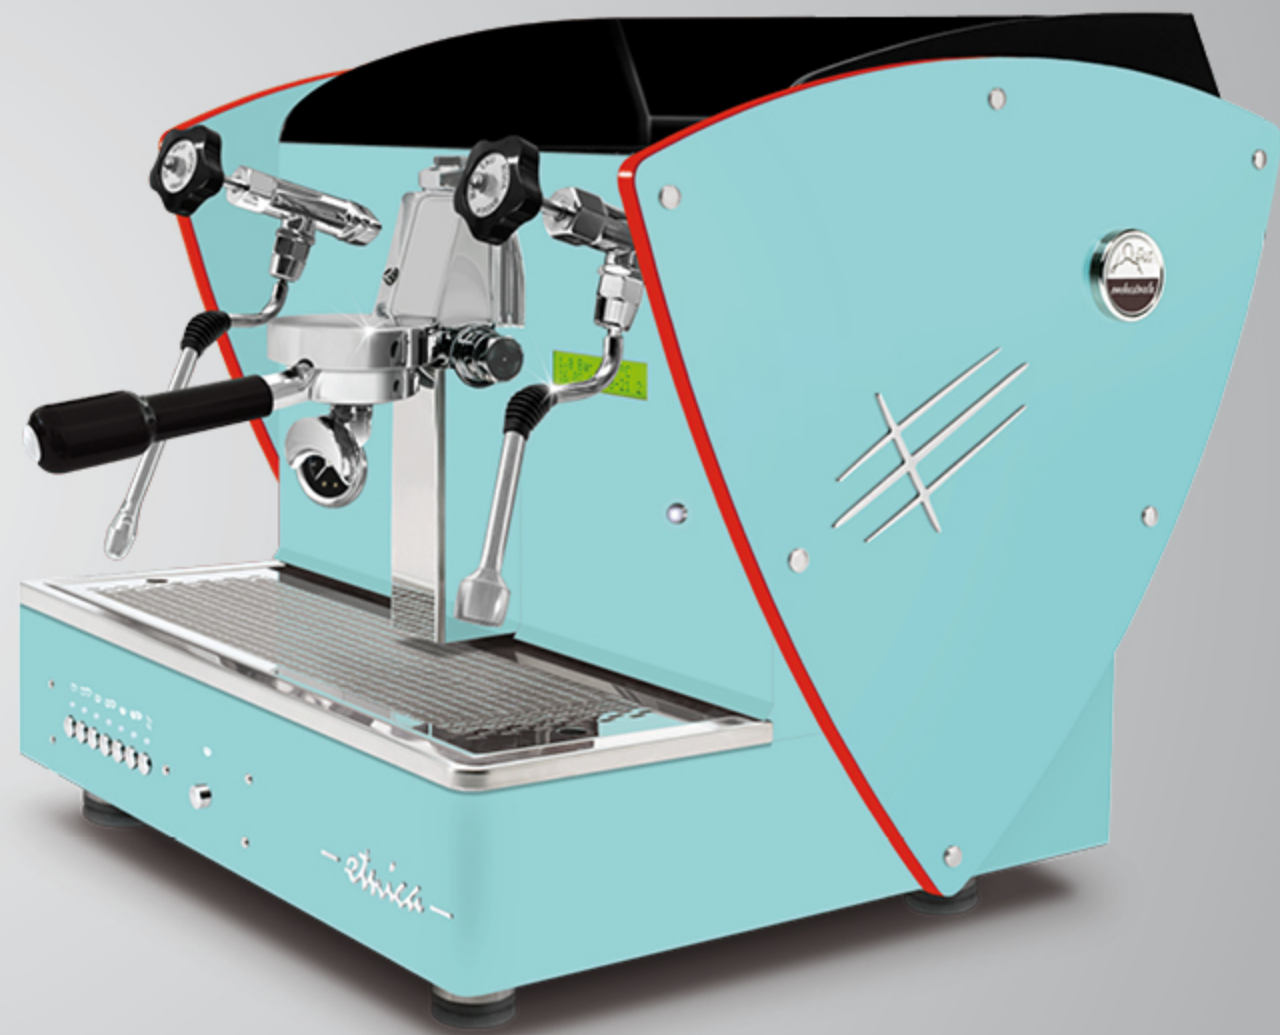

All blue Tiffany
orange methacrylate