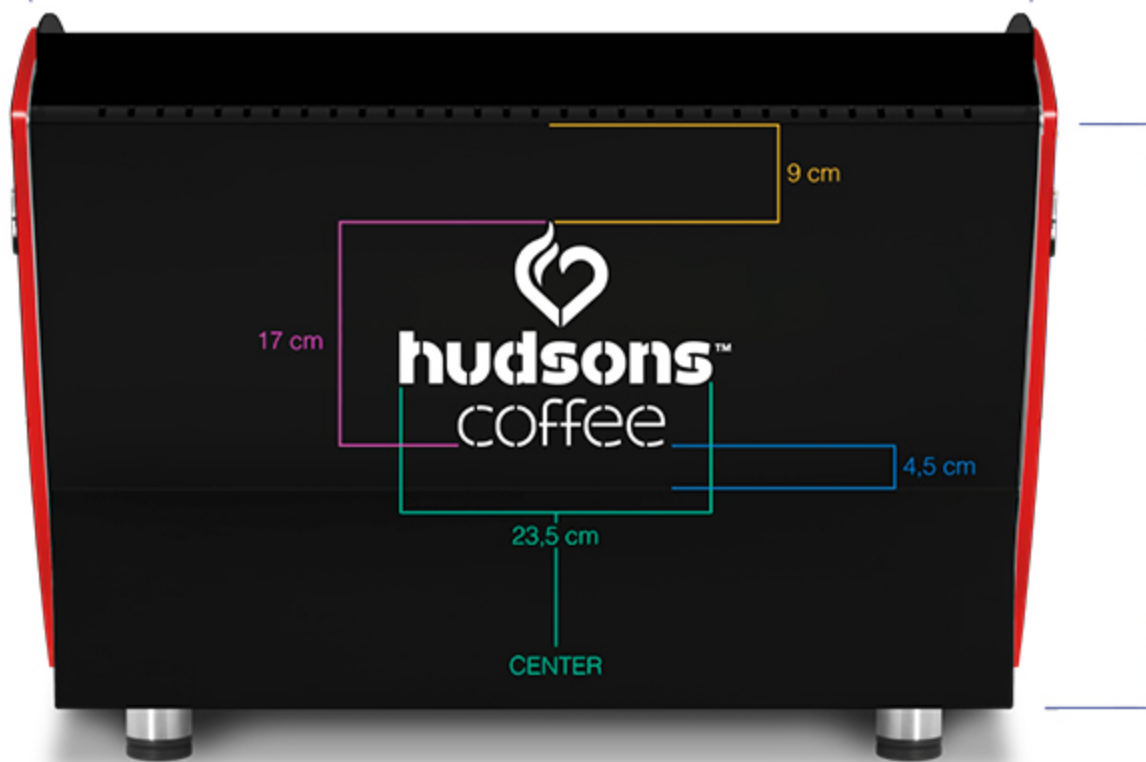

Aesthetic & Logo customisation

We are able to evaluate any kind of customisation about logos, materials and paints.

74 cm

45,5 cm

Strumenti per l' Espresso

100% made in Italy

www.orchestrale.com

Orchestrale Coffee Machines