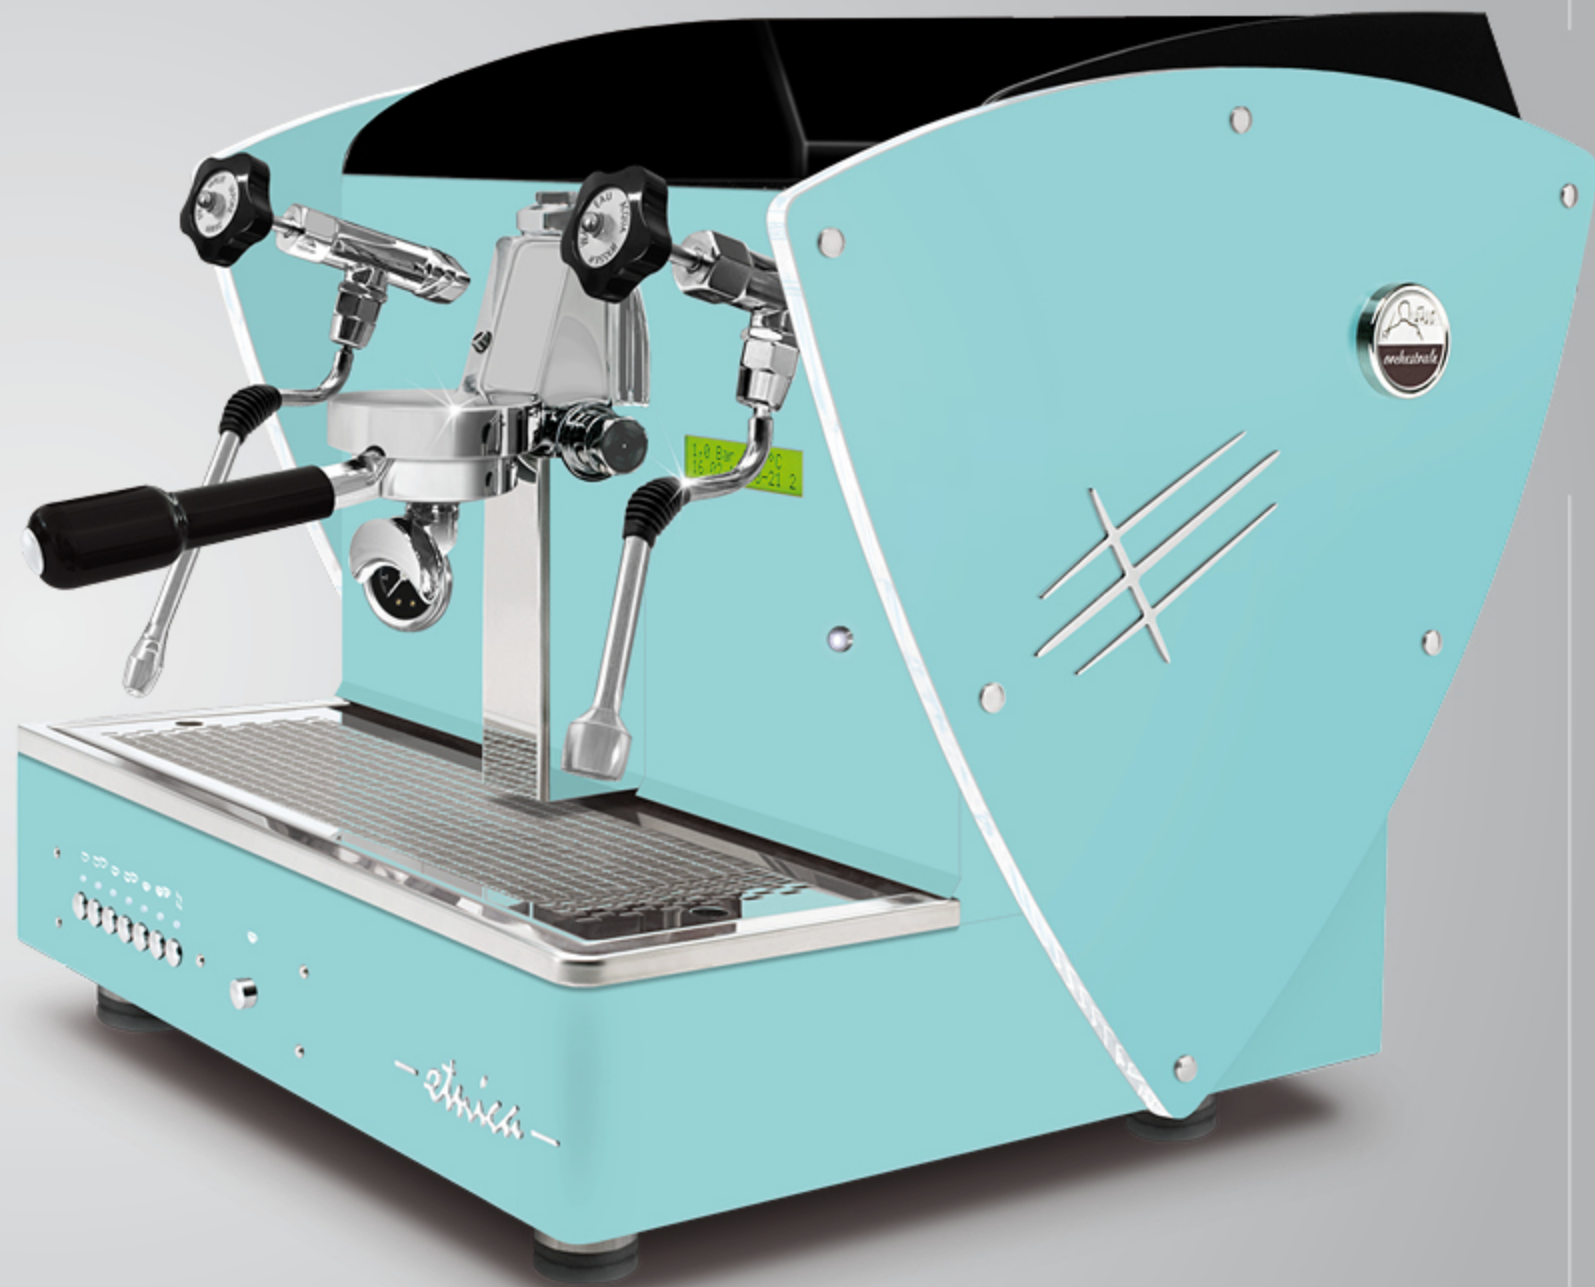

All blue Tiffany back
transparent methacrylate

ALL BLUE TIFFANY

AUTOMATIC · SEMIAUTOMATIC
1 gr

Also available with all other aesthetic optional: painted steel sides and/or back white, black, rust brown, blue Tiffany, Limited Edition sides (super-mirror steel with satined texture), nut wood sides.

All finishings can have many different colour methacrylate outlines: black, white, green, red, yellow, orange, blue, violet. (Nut sides don't have methacrylate).