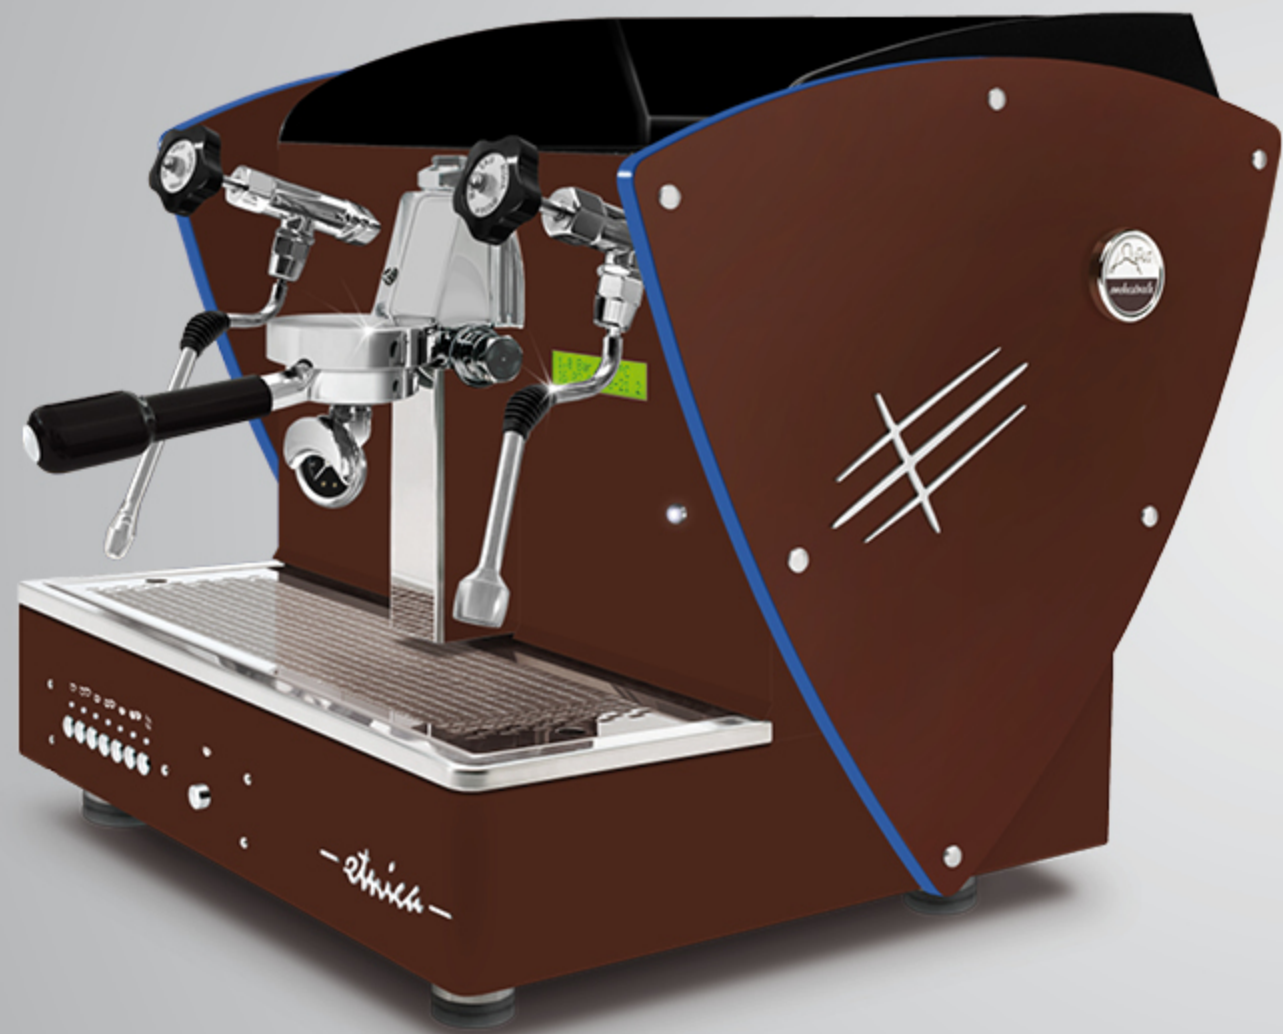

All rust brown
blue methacrylate