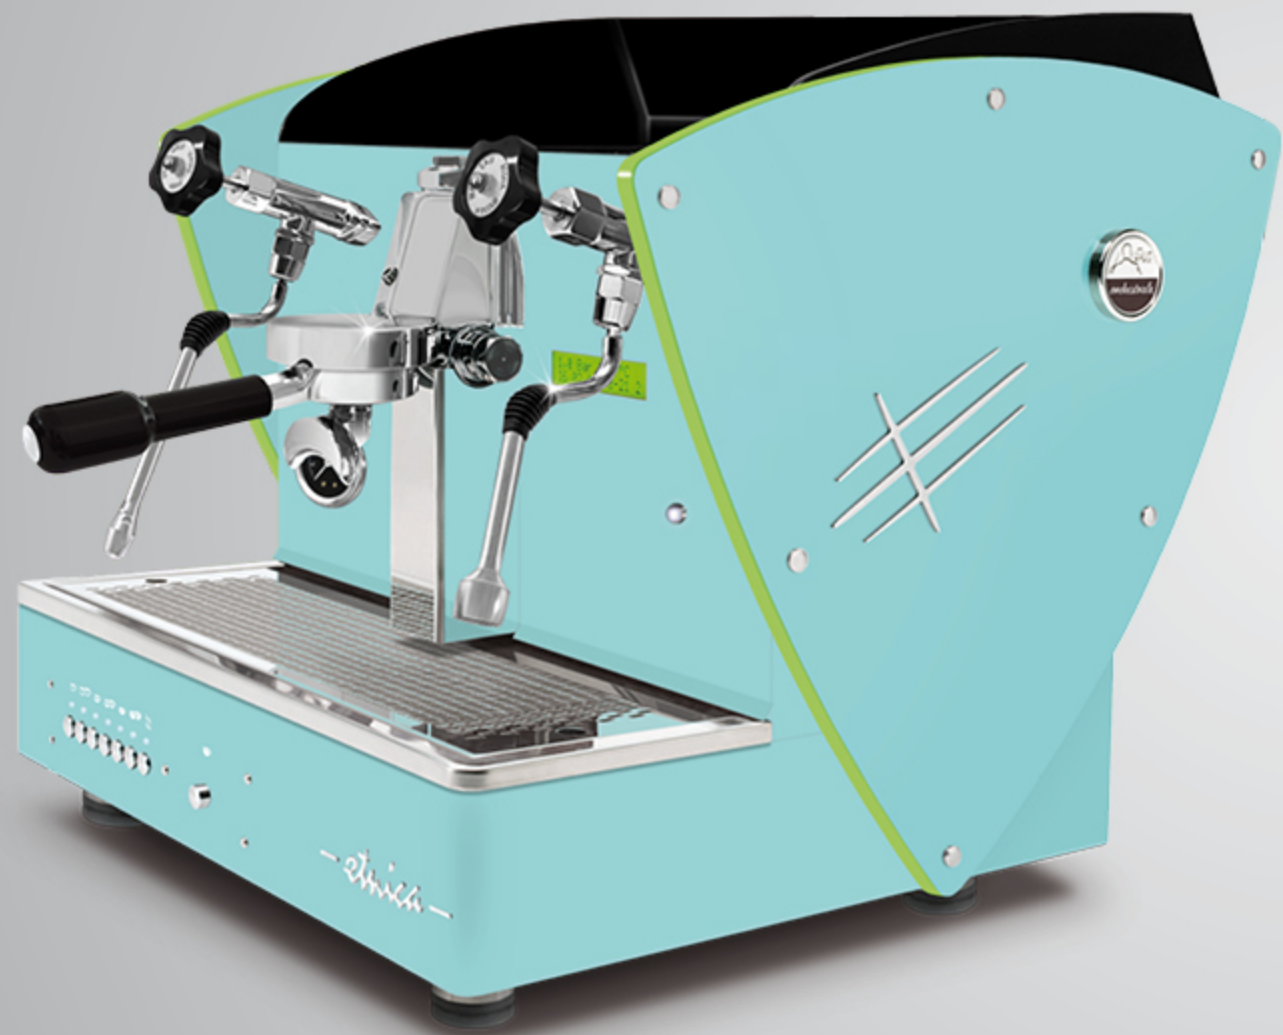

All blue Tiffany
yellow methacrylate