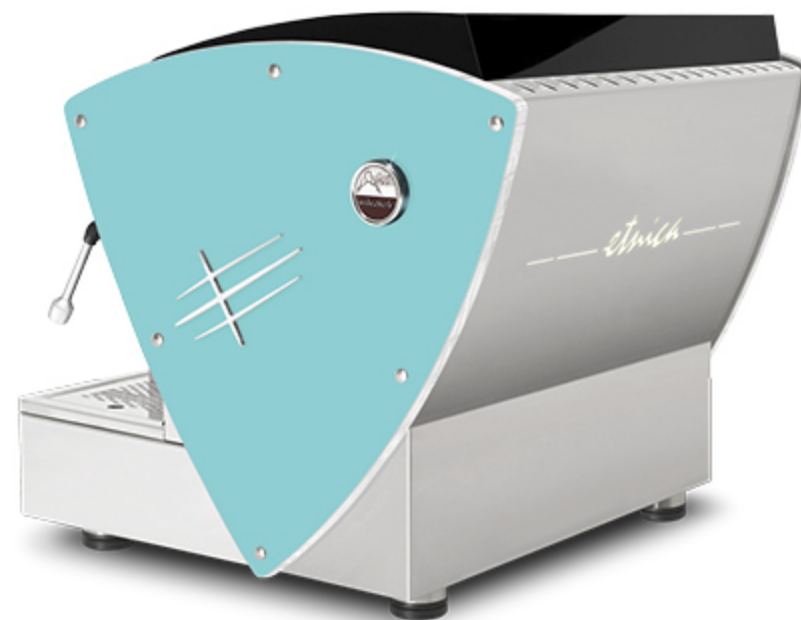

satin steel back
steel painted
blue Tiffany sides
transparent methacrylate