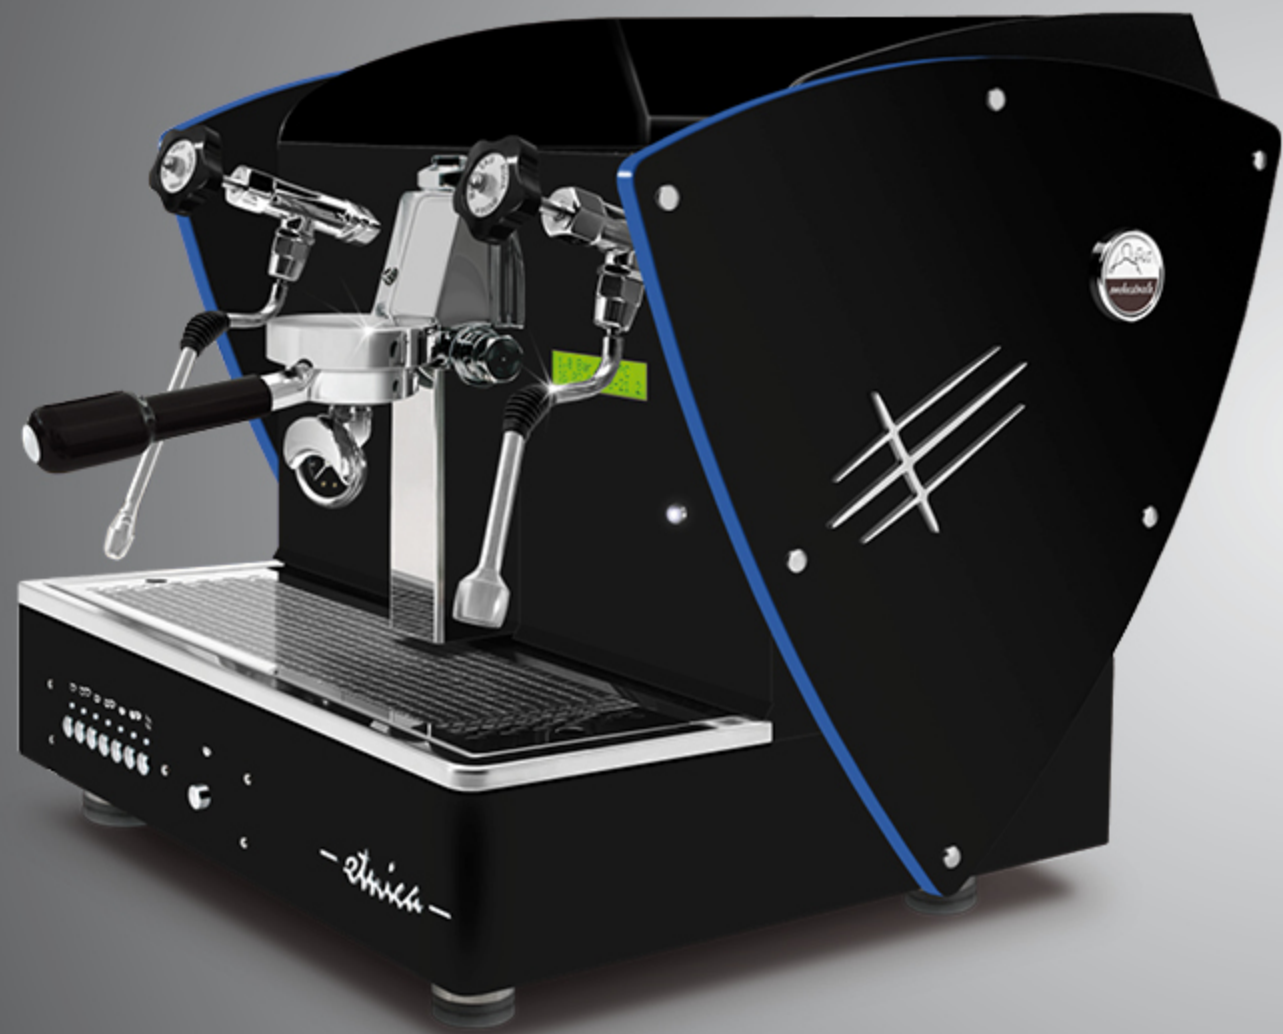

All black
blue methacrylate