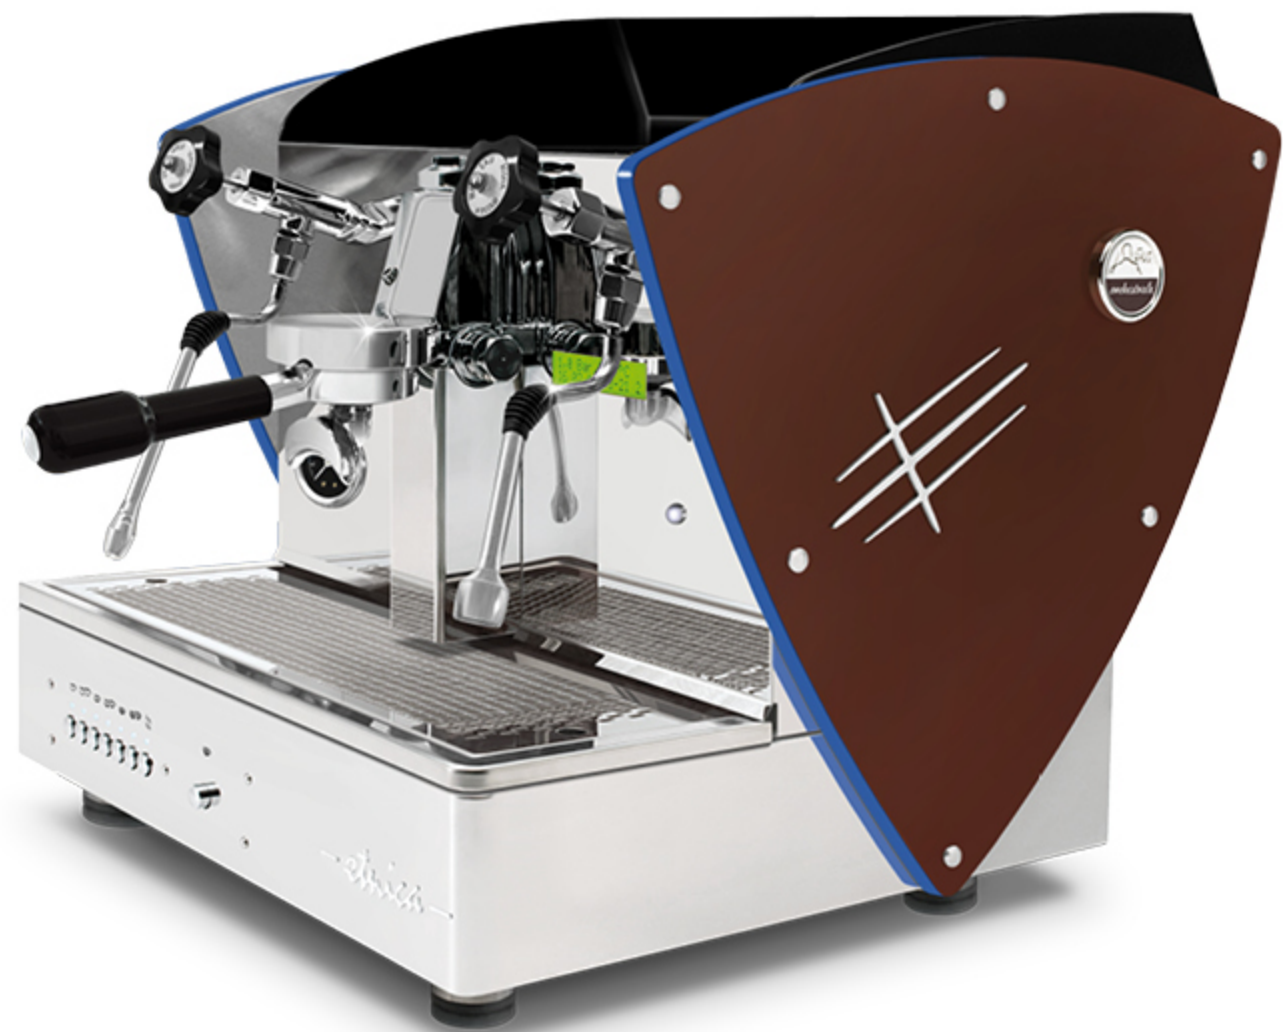

steel painted **rust brown** sides
blue methacrylate