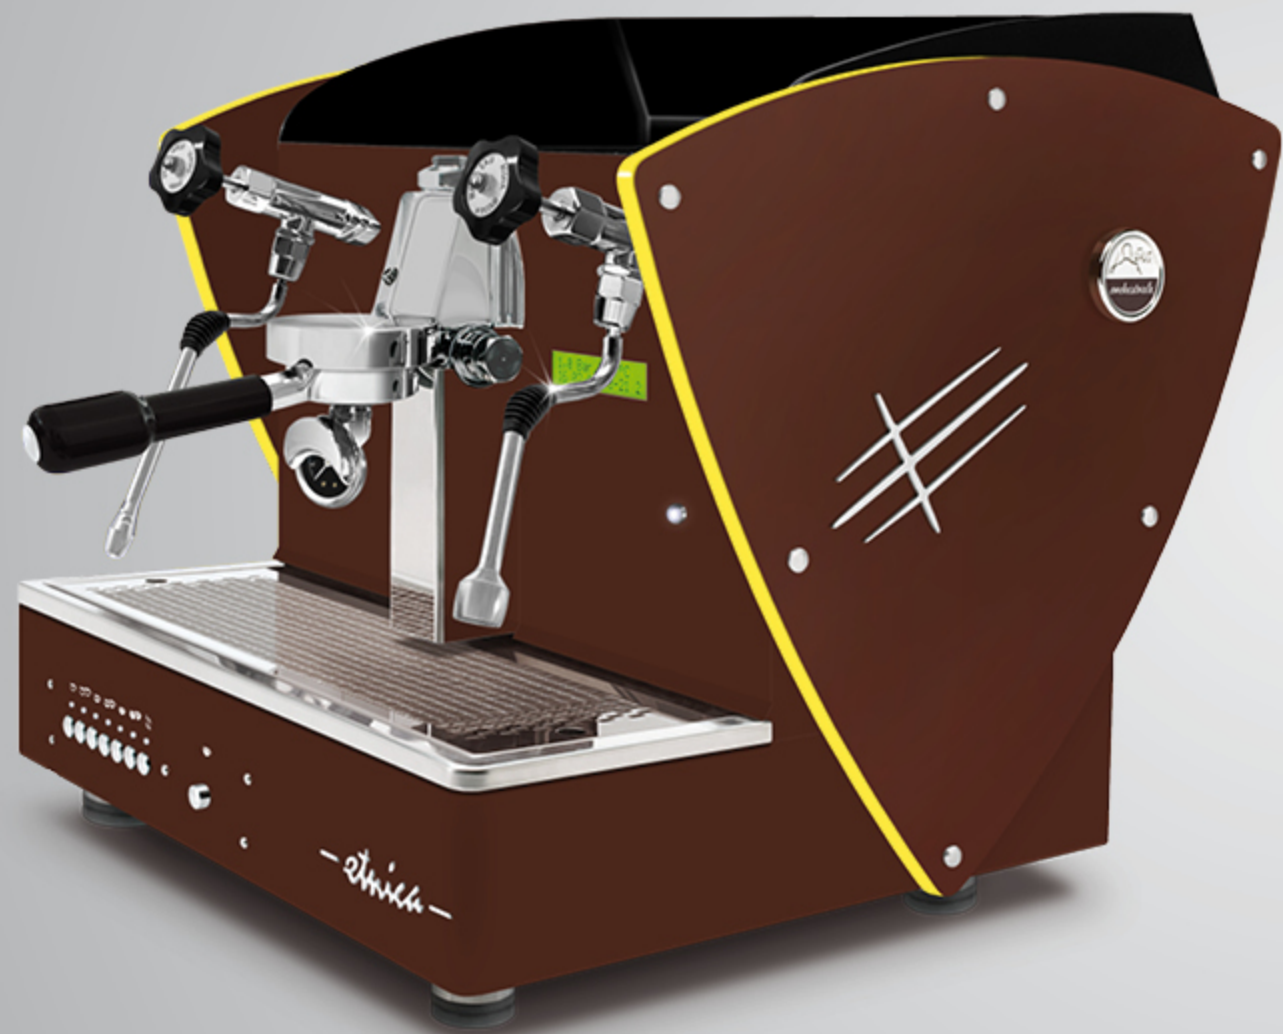

All rust brown
yellow methacrylate