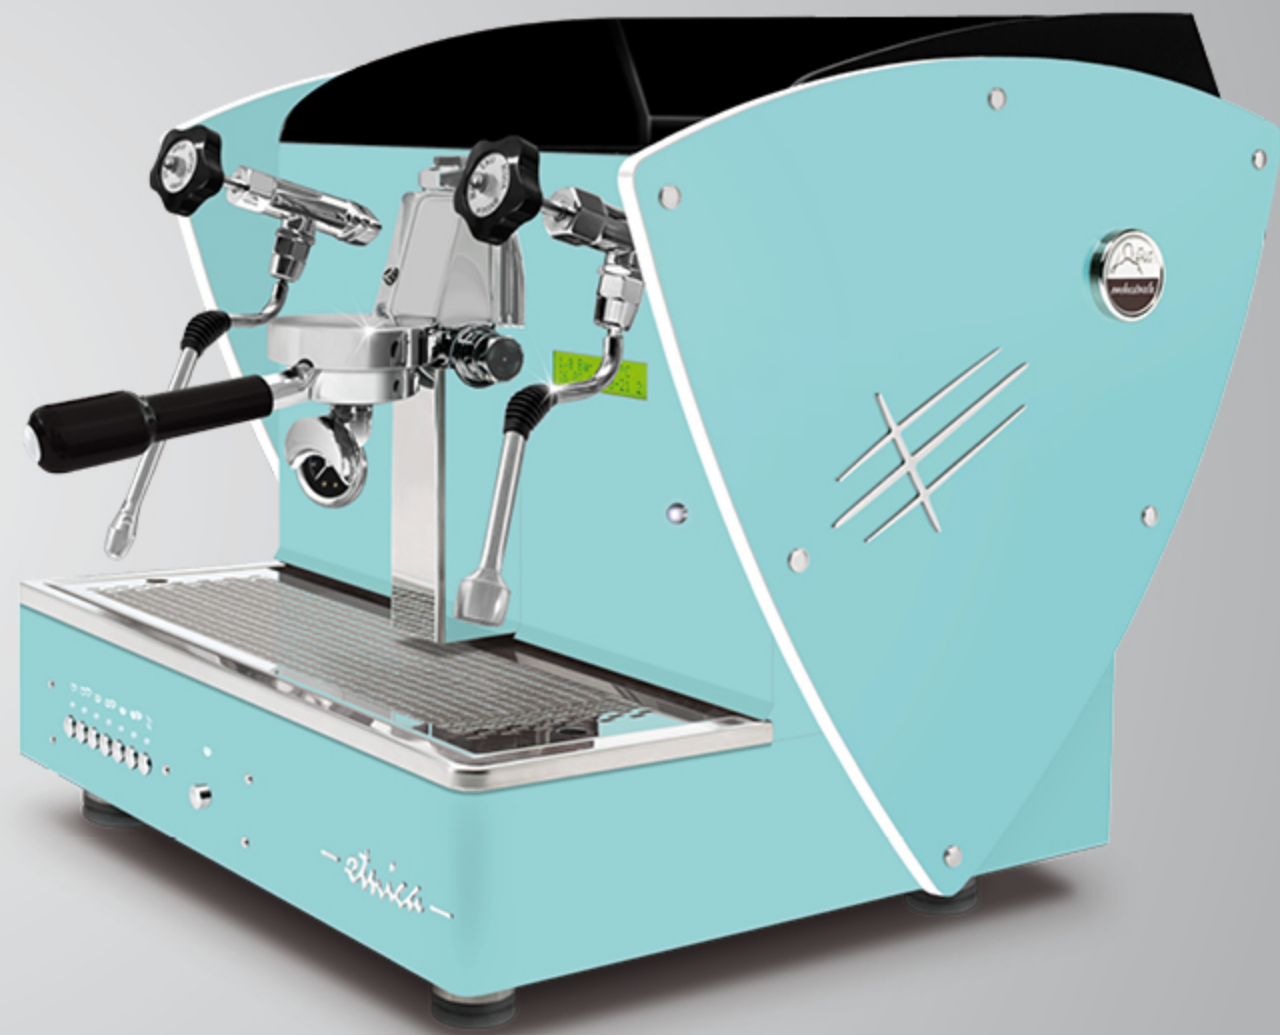

All blue Tiffany
red methacrylate

All blue Tiffany
white methacrylate