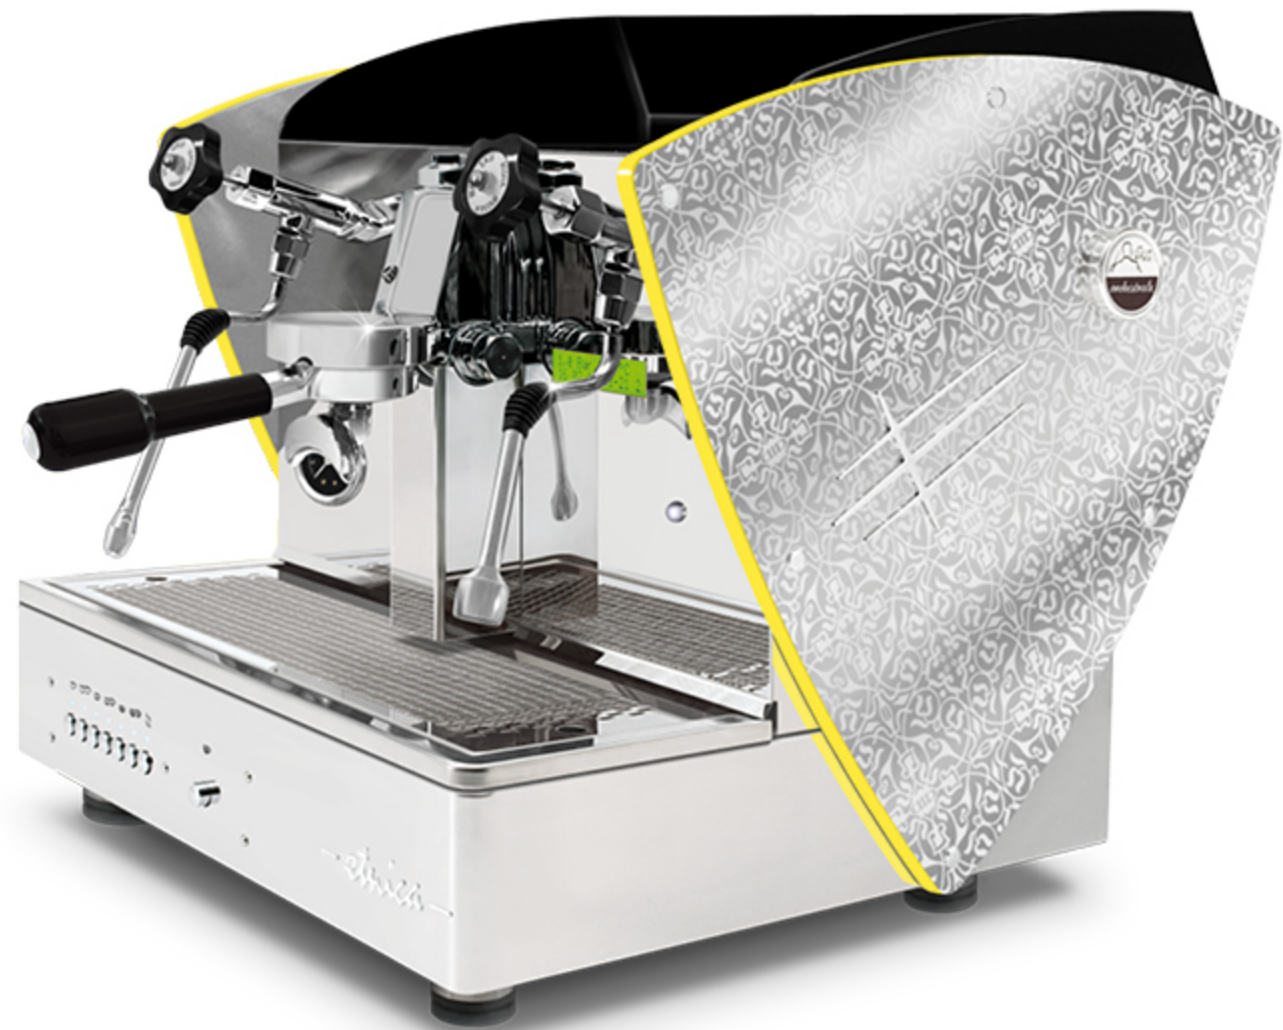

Limited Edition sides
yellow methacrylate