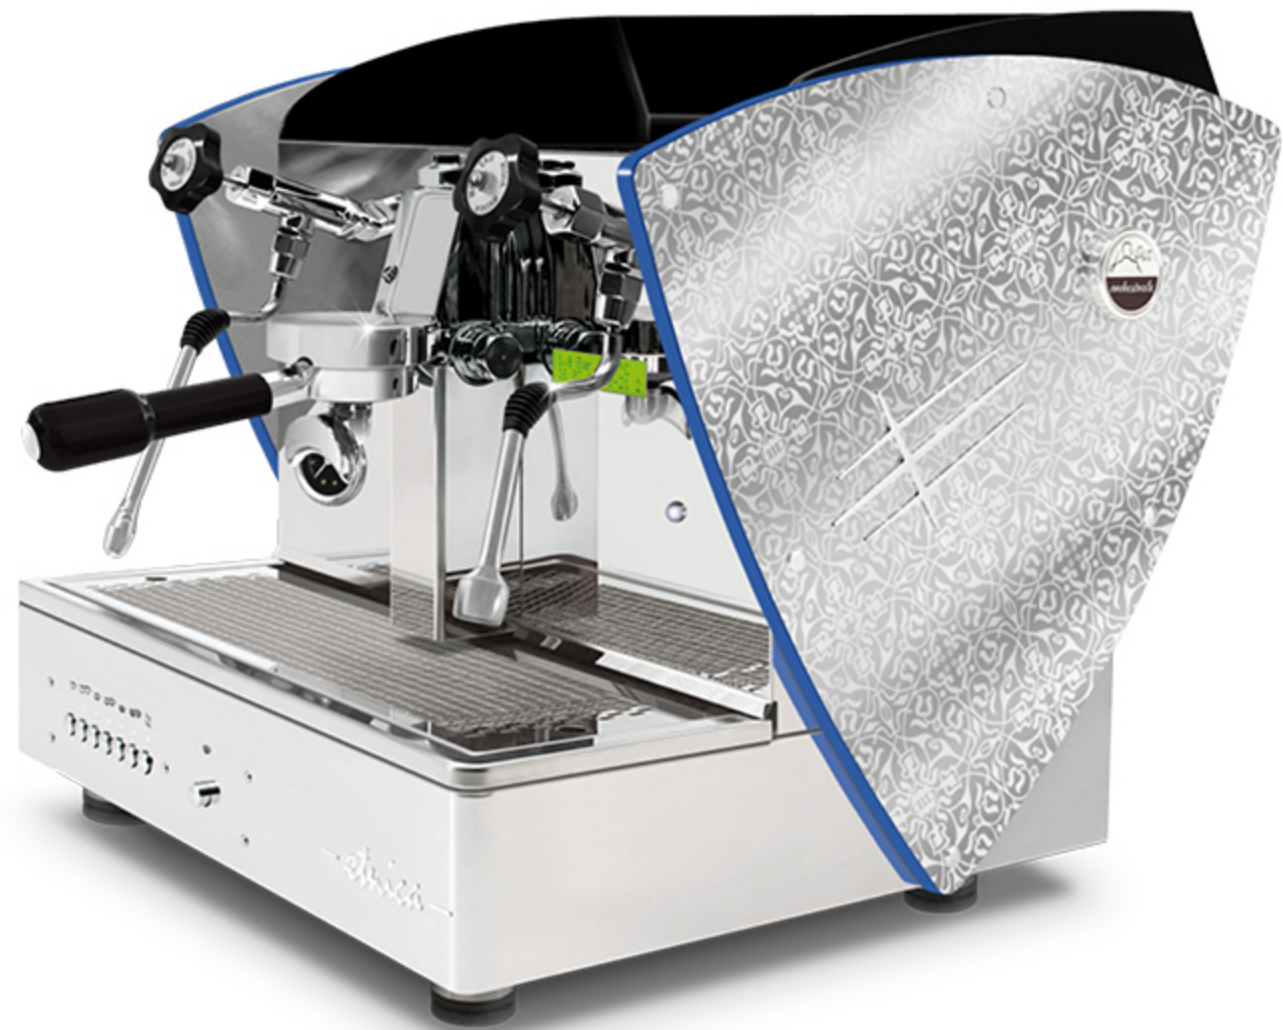

Limited Edition sides
blue methacrylate